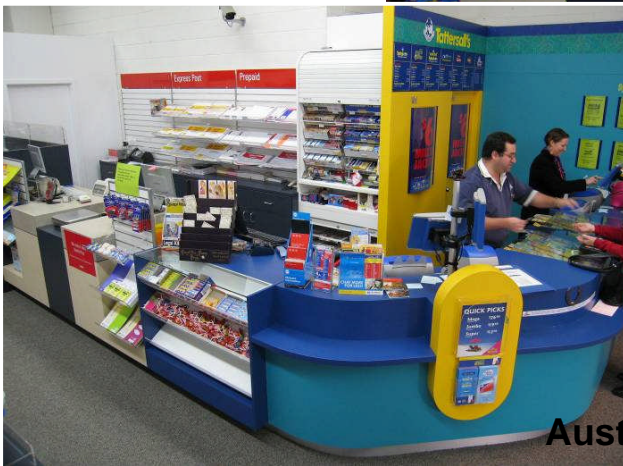

Altona Gate LPO

Ringwood North LPO

Hotham Hill LPO

Frankston Heights LPO

Summerhill LPO

Australia Post – Licensed Post Offices

BGM Shopfitting Pty Ltd
24 Bando Rd
Springvale Victoria. 3171